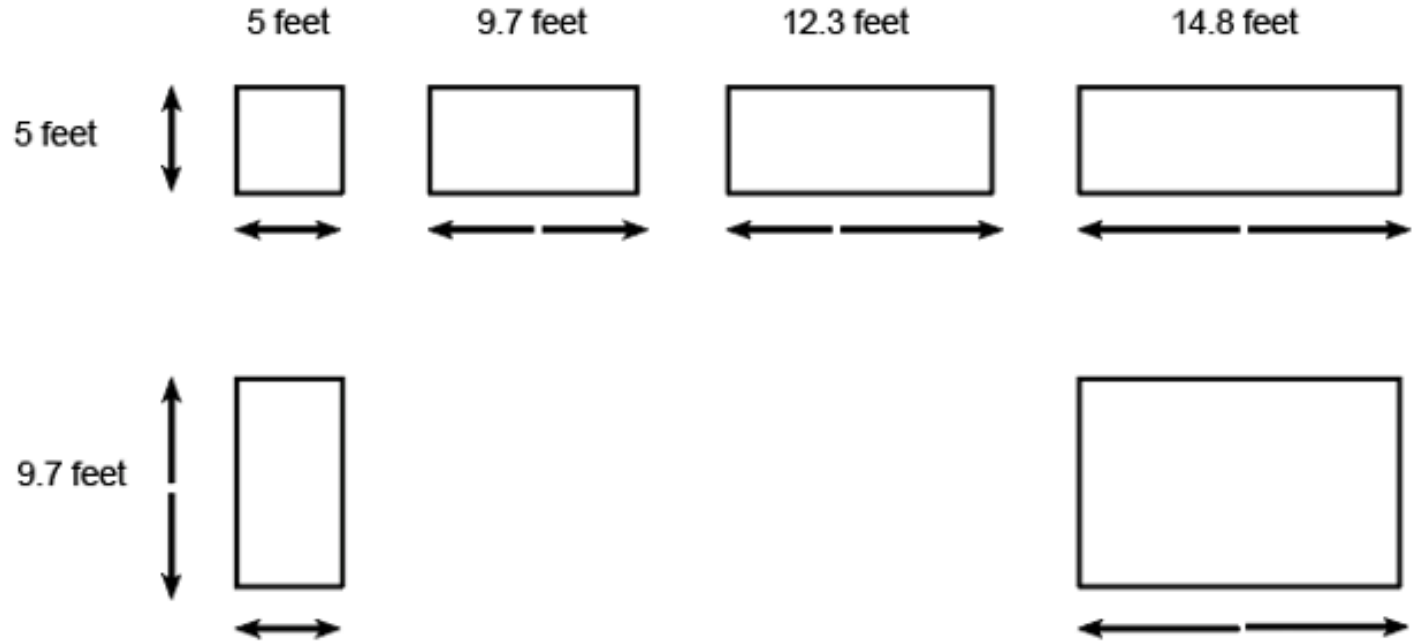

Includes: table base

Enterprise logo assets

Weill Cornell Medicine

Tabletop display with raised lettering
(2 available)

Dimensions: 16"H x 16"W
Sintra plastic

Silicone edge wall banners with frame hardware

Weill Cornell Medicine
Fabric Wall Banner

As shown:
5' x 5'

Fabric Wall Banner Frame

As shown: 10' H x 30' W
(largest configuration_

Note that these frames can be reconfigured for alternate sizes for new messaging (See next slide)
Cost for Silicone edge graphic is dependent on final size

Optional frame sizes for silicone edge graphic(SEG) wall banners

with new SEG fabric printed to final selected size

5 foot height

		Width	
5	x	5.0	feet
5	x	9.7	feet
5	x	12.3	feet
5	x	14.8	feet

9.7 foot height