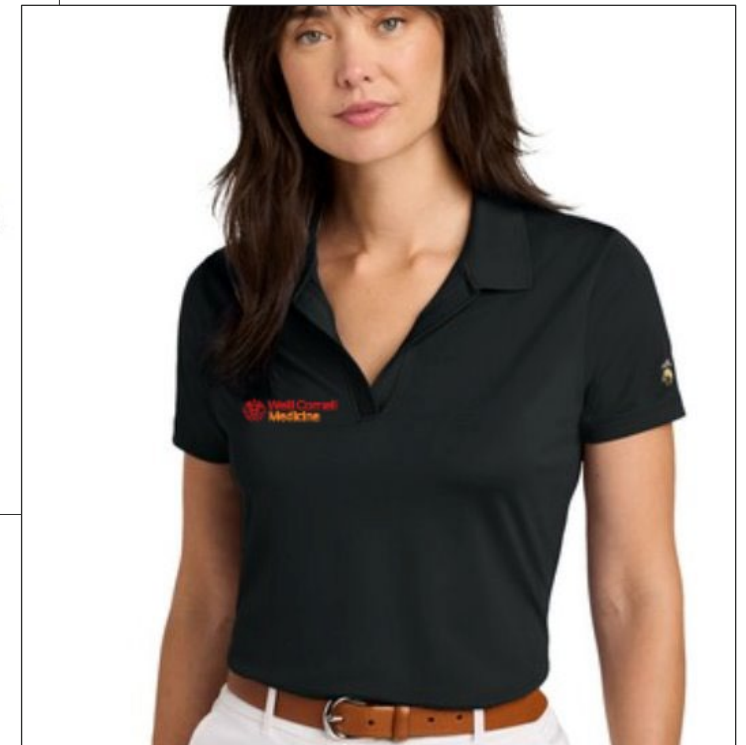

Weill Cornell Medicine